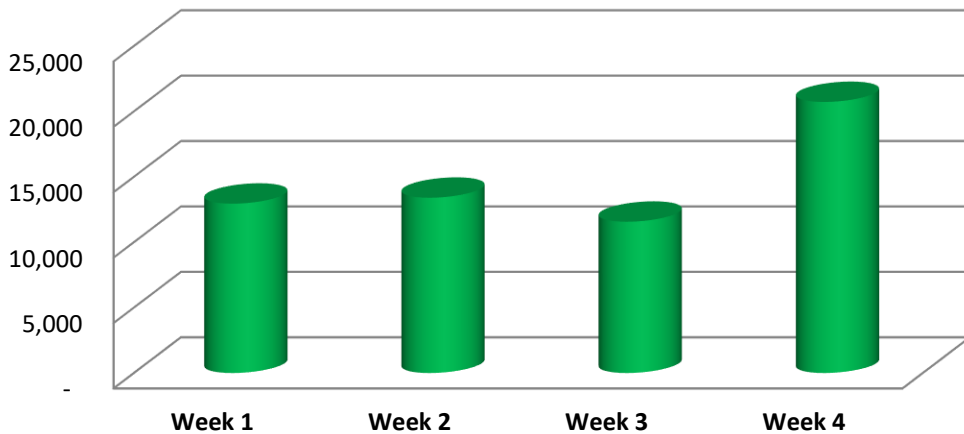

**RESIDENTIAL**  
Recycling & Refuse of Texas

**Bilma PUD**  
**Recycling Data**

Provided By: Residential Recycling of Texas  
Saving Texas resources one home at a time

**December 2017**

<b>Week 1</b>	<b>12,949</b>
<b>Week 2</b>	<b>13,402</b>
<b>Week 3</b>	<b>11,568</b>
<b>Week 4</b>	<b>20,725</b>
<b>Week 5</b>	<b>-</b>
<b>Total Pounds</b>	<b>58,644</b>
<b>Total Tons</b>	<b>29.3</b>
<b>Homes Participating</b>	<b>1,247</b>

**December 2017**

**Resources Conserved**

<b>Trees</b>	<b>Saved</b>	<b>498</b>	
<b>Water</b>	<b>Saved</b>	<b>205,254</b>	<b>Gallons</b>
<b>Air Pollution</b>	<b>Reduced</b>	<b>1,759</b>	<b>Pounds</b>
<b>Electricity</b>	<b>Saved</b>	<b>120,220</b>	<b>kW Hours</b>
<b>Land Fill Space</b>	<b>Saved</b>	<b>97</b>	<b>Cubic Yards</b>